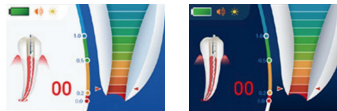

FindPex

Apex Locator Using
ASW Technology

Main Technical Specifications:

Dimensions	156mm x 106mm x 114mm (package)
Weight	247g
Screen	3.5"color TFT
Battery	Lithium-ion battery, 3.7V/800mAh
Adapter	Input: AC 100-240V, 50Hz/60Hz, 0.2A Output: DC 5V/1A
Frequency	50Hz/60Hz, $\pm 10\%$
Power rating	0.2A MAX
Degree of protection	IPX 0
Electrical safety class	Class II

More Accurate & Anti-Interference

- Exclusive **Adaptive Sin Sine Wave (ASW)** technology & next-gen multi-frequency technology enhance the measurement accuracy.
- High-speed AI chip allows real-time response
- Adaptive to various root canal conditions

3 Adjustable Measurement Sensitivity Levels

Tailored to meet the demands of different users

Personalized Customization

- Personalized background & Sound recognition

Light and Dark Theme Interface

- Advanced settings include time for auto-shut down & auto-return to the home page, language and volume
- Adjustable screen brightness fits different visual needs & saves energy

Ultimate Experience of Visual & Tactile Sensations

- Screen visible from any angle: 3.5-inch TFT color screen and IPS technology & Upgraded touch buttons

Intuitive Operation

- Synchronous endo file position demonstration
- Distinguishes Oral & Non-Oral Environments: 'Connected' indicator for non-oral settings. numerical display for oral environments