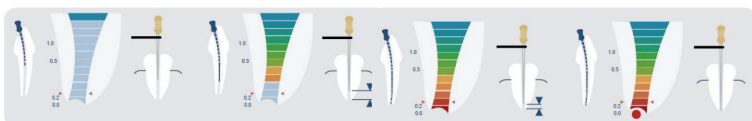

More Accurate & Anti-Interference

- Exclusive **Adaptive Sin Sine Wave (ASW)** technology & next-gen multi-frequency technology enhance the measurement accuracy.
- High-speed AI chip allows real-time response
- Adaptive to various root canal conditions

3 Adjustable Measurement Sensitivity Levels

Tailored to meet the demands of different users

Personalized Customization

- Personalized background & Sound recognition

Light and Dark Theme Interface

- Advanced settings include time for auto-shut down & auto-return to the home page, language and volume
- Adjustable screen brightness fits different visual needs & saves energy

Ultimate Experience of Visual & Tactile Sensations

- Screen visible from any angle: 3.5-inch TFT color screen and IPS technology & Upgraded touch buttons

Intuitive Operation

- Synchronous endo file position demonstration
- Distinguishes Oral & Non-Oral Environments: 'Connected' indicator for non-oral settings. numerical display for oral environments