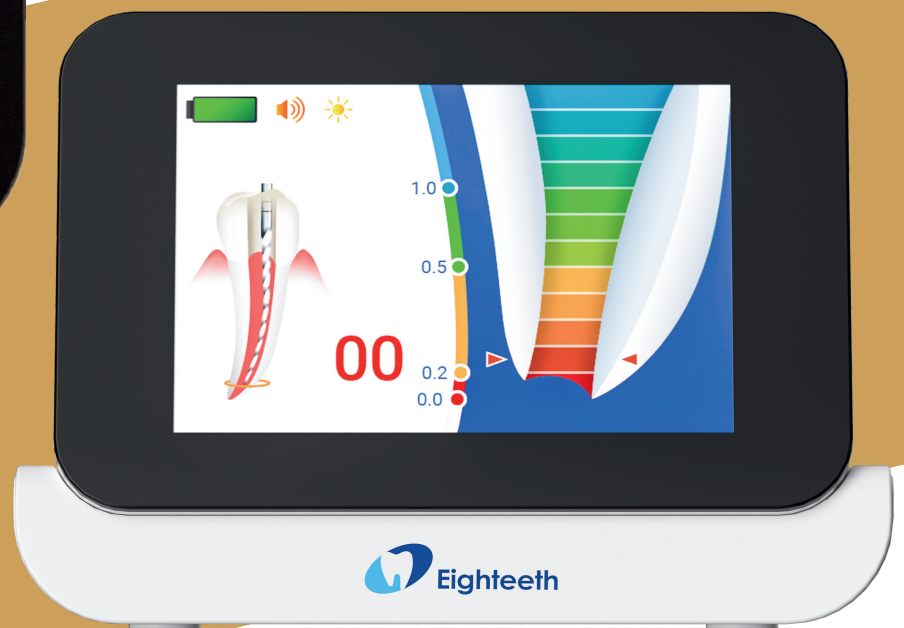

Apex Locator

What is Apex Locator

An apex locator is a dental device used primarily during root canal treatment to determine the precise position of the apical foramen, the natural opening at the tip of a tooth root. It helps dentists identify the working length of the root canal, which is critical for cleaning, shaping, and filling the canal properly.

FindPex

Apex Locator Using
ASW Technology

Main Technical Specifications:

Dimensions	156mm x 106mm x 114mm (package)
Weight	247g
Screen	3.5"color TFT
Battery	Lithium-ion battery, 3.7V/800mAh
Adapter	Input: AC 100-240V, 50Hz/60Hz, 0.2A Output: DC 5V/1A
Frequency	50Hz/60Hz, $\pm 10\%$
Power rating	0.2A MAX
Degree of protection	IPX 0
Electrical safety class	Class II

More Accurate & Anti-Interference

- Exclusive **Adaptive Sin Sine Wave (ASW)** technology & next-gen multi-frequency technology enhance the measurement accuracy.
- High-speed AI chip allows real-time response
- Adaptive to various root canal conditions

Ultimate Experience of Visual & Tactile Sensations

- Screen visible from any angle: 3.5-inch TFT color screen and IPS technology & Upgraded touch buttons

Intuitive Operation

- Synchronous endo file position demonstration
- Distinguishes Oral & Non-Oral Environments: 'Connected' indicator for non-oral settings. numerical display for oral environments