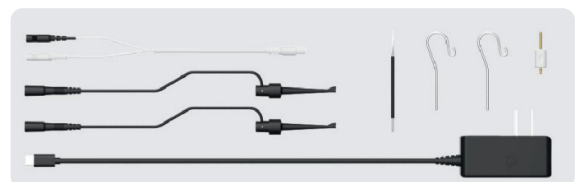

Ultimate Experience of Visual & Tactile Sensations

- Screen visible from any angle: 3.5-inch TFT color screen and IPS technology & Upgraded touch buttons

Intuitive Operation

- Synchronous endo file position demonstration
- Distinguishes Oral & Non-Oral Environments: 'Connected' indicator for non-oral settings. numerical display for oral environments

Long-lasting Durability

- Durable Accessories: 316L stainless steel lip hook & biomimetic-silica-wrapped file clip

AirPex

Wireless Apex Locator

International Patent

No.:PCT/CN2019/110429

Feel the Charm of Wireless Charging

Lay it down , Charge it up Charging is as simple as placing the AirPex on the charging base

True Wireless Apex Locator

Get rid of the wire to the fullest Use without magnet wire Accuracy through wirelessness