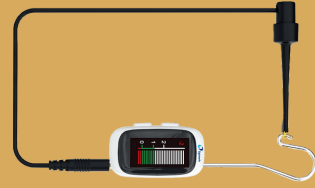

Apex Locator

What is Apex Locator

An apex locator is a dental device used primarily during root canal treatment to determine the precise position of the apical foramen, the natural opening at the tip of a tooth root. It helps dentists identify the working length of the root canal, which is critical for cleaning, shaping, and filling the canal properly.

Ultimate Experience of Visual & Tactile Sensations

- Screen visible from any angle: 3.5-inch TFT color screen and IPS technology & Upgraded touch buttons

Intuitive Operation

- Synchronous endo file position demonstration
- Distinguishes Oral & Non-Oral Environments: 'Connected' indicator for non-oral settings. numerical display for oral environments

Long-lasting Durability

- Durable Accessories: 316L stainless steel lip hook & biomimetic-silica-wrapped file clip

AirPex

Wireless Apex Locator

International Patent

No.:PCT/CN2019/110429

Feel the Charm of Wireless Charging

Lay it down , Charge it up Charging is as simple as placing the AirPex on the charging base

True Wireless Apex Locator

Get rid of the wire to the fullest Use without magnet wire Accuracy through wirelessness