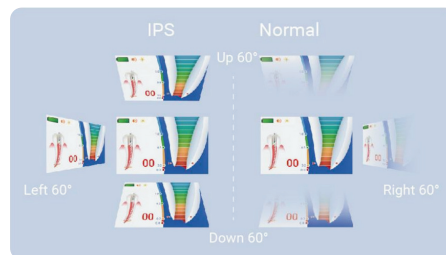

3 Adjustable Measurement Sensitivity Levels

Tailored to meet the demands of different users

Personalized Customization

- Personalized background & Sound recognition

Light and Dark Theme Interface

- Advanced settings include time for auto-shut down & auto-return to the home page, language and volume
- Adjustable screen brightness fits different visual needs & saves energy

Ultimate Experience of Visual & Tactile Sensations

- Screen visible from any angle: 3.5-inch TFT color screen and IPS technology & Upgraded touch buttons

Intuitive Operation

- Synchronous endo file position demonstration
- Distinguishes Oral & Non-Oral Environments: 'Connected' indicator for non-oral settings. numerical display for oral environments